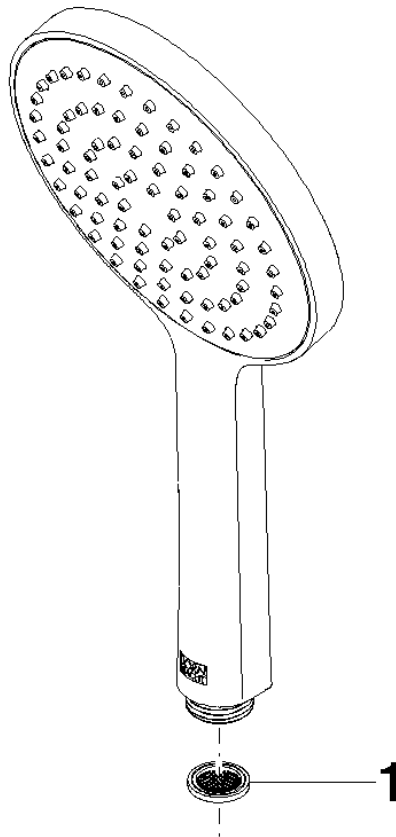

Concealed single-lever mixer with integrated shower connection with shower set - Chrome

IMO

ST 050 205 9979

- metal shower hose 1750mm with integrated anti-twist protection
 - slide bar
 - Pipe diameter 18 mm
 - Hand shower: COMPACT RAIN, max. flow rate 15 l/min (at 3 bar)
 - spray head Ø 130 mm
- Intrinsic protection against back flow.**

ST 050 205 9979

Concealed single-lever mixer with integrated shower connection with shower set - Chrome

IMO

ST 050 205 9979

- metal shower hose 1750mm with integrated anti-twist protection
- slide bar
- Pipe diameter 18 mm

Concealed single-lever mixer with integrated shower connection with shower set - Chrome

IMO

ST 050 205 9979

Concealed single-lever mixer with integrated shower connection with shower set - Chrome

ST 050 205 0070
mm [inches]

Flow rate chart

Certificates

DVGW_DW-
6517DN0129.

LGA_29983.

WRAS_2009011.

ST 050 205 9979

Spare parts list

No.	Item Number	Name	Quantity used	Delivery time
1	09 23 01 039 90	sieve	1	2