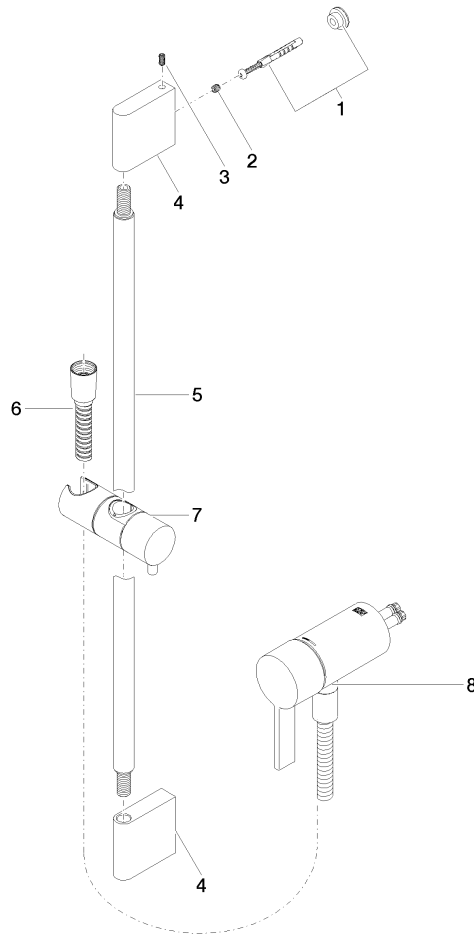

Concealed single-lever mixer with integrated shower connection with shower set - Chrome

IMO

ST 050 205 9979

- metal shower hose 1750mm with integrated anti-twist protection
 - slide bar
 - Pipe diameter 18 mm
 - Hand shower: COMPACT RAIN, max. flow rate 15 l/min (at 3 bar)
 - spray head Ø 130 mm
- Intrinsic protection against back flow.**

ST 050 205 9979

Concealed single-lever mixer with integrated shower connection with shower set - Chrome

IMO

ST 050 205 9979

- metal shower hose 1750mm with integrated anti-twist protection
- slide bar
- Pipe diameter 18 mm

IMO

ST 050 205 0070
mm [inches]

Certificates

Belgaqua_21-025- WRAS_2011027. LGA_29928.
27_1.

ST 050 205 9979

Spare parts list

No.	Item Number	Name	Quantity used	Delivery time
1	05 17 20 726 02 90	fixing set	1	2
2	09 31 11 049 90	pin	2	2
3	04 31 11 113 00 90	pin	2	2
4	08 17 97 054-00	holder	2	10
5	90 28 22 597 00-00	holder	1	10
6	28 322 970-00	Metal shower hose 1/2" x 3/8" x 1750 mm - Chrome	1	2
7	12 580 970-00	Slide unit - Chrome	1	10
9	36 050 970-00	Concealed single-lever mixer with integrated shower connection - Chrome	1	10

Concealed single-lever mixer with integrated shower connection with shower set - Chrome

IMO

ST 050 205 9979

- COMPACT RAIN, max. flow rate 15 l/min (at 3 bar)
- with anti-scale system
- spray head Ø 130 mm
- 1/2" connection