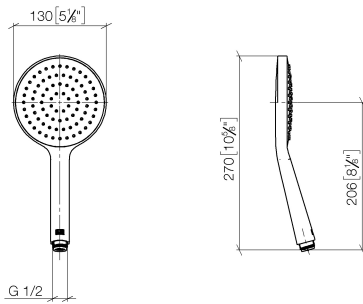

Concealed single-lever mixer with integrated shower connection with shower set - Chrome

IMO

ST 050 205 9979

- metal shower hose 1750mm with integrated anti-twist protection
 - slide bar
 - Pipe diameter 18 mm
 - Hand shower: COMPACT RAIN, max. flow rate 15 l/min (at 3 bar)
 - spray head Ø 130 mm
- Intrinsic protection against back flow.**

ST 050 205 9979

Concealed single-lever mixer with integrated shower connection with shower set - Chrome

IMO

ST 050 205 9979

- metal shower hose 1750mm with integrated anti-twist protection
- slide bar
- Pipe diameter 18 mm

Concealed single-lever mixer with integrated shower connection with shower set - Chrome

IMO

ST 050 205 9979

Concealed single-lever mixer with integrated shower connection with shower set - Chrome

IMO

ST 050 205 9979

Concealed single-lever mixer with integrated shower connection with shower set - Chrome

IMO

ST 050 205 9979

Concealed single-lever mixer with integrated shower connection with shower set - Chrome

ST 050 205 0070
mm [inches]