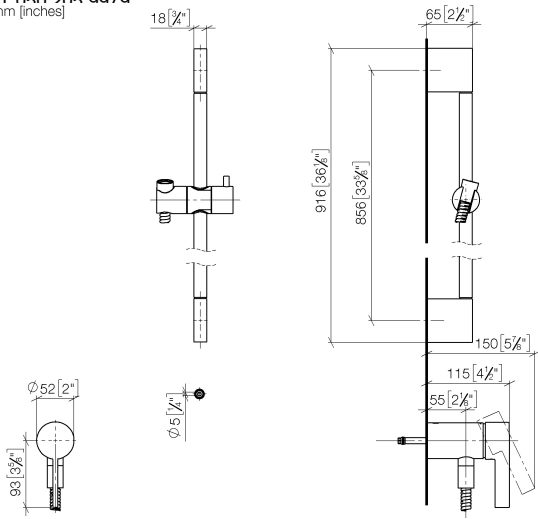

Concealed single-lever mixer with integrated shower connection with shower set - Chrome

IMO

ST 050 205 9979

- metal shower hose 1750mm with integrated anti-twist protection
 - slide bar
 - Pipe diameter 18 mm
 - Hand shower: COMPACT RAIN, max. flow rate 15 l/min (at 3 bar)
 - spray head Ø 130 mm
- Intrinsic protection against back flow.**

ST 050 205 9979

Concealed single-lever mixer with integrated shower connection with shower set - Chrome

IMO

ST 050 205 9979

- metal shower hose 1750mm with integrated anti-twist protection
- slide bar
- Pipe diameter 18 mm

IMO

ST 050 205 0070
mm [inches]

Certificates

Belgaqua_21-025- WRAS_2011027. LGA_29928.
27_1.

ST 050 205 9979

Spare parts list

No.	Item Number	Name	Quantity used	Delivery time
1	05 17 20 726 02 90	fixing set	1	2
2	09 31 11 049 90	pin	2	2
3	04 31 11 113 00 90	pin	2	2
4	08 17 97 054-00	holder	2	10
5	90 28 22 597 00-00	holder	1	10
6	28 322 970-00	Metal shower hose 1/2" x 3/8" x 1750 mm - Chrome	1	2
7	12 580 970-00	Slide unit - Chrome	1	10
9	36 050 970-00	Concealed single-lever mixer with integrated shower connection - Chrome	1	10

Concealed single-lever mixer with integrated shower connection with shower set - Chrome

IMO

ST 050 205 9979

- COMPACT RAIN, max. flow rate 15 l/min (at 3 bar)
- with anti-scale system
- spray head Ø 130 mm
- 1/2" connection